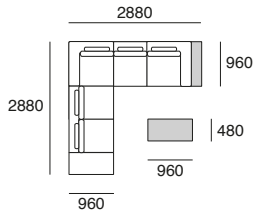

Kato Packages

Package 1

1 x Platform 288, 1 x Platform 192, 1 x Arm/Back 144, 1 x Arm/Back 72,
2 x Arm/Back CNR 96, 5 x Seat Cushion 72, 5 x Back Cushion 72,
1 x Low Arm 48, 1 x Tray Table 24, (1 x Tray Table 48)