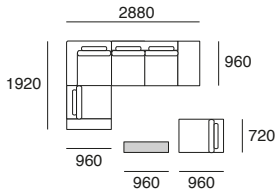

Package 7

2 x Platform 192, 1 x Platform 72, 2 x Arm/Back 72, 1 x Arm/Back 144,
1 x Arm/Back CNR 96, 5 x Seat Cushion 72, 5 x Back Cushion 72,
1 x Low Arm 48, 1 x Low Arm 24, 1 x Tray Table 24