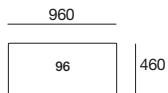

Kato

Back Cushions (Front) View
Depth 100mm