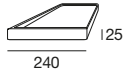

## Platforms

\*Height 120mm

120

\* Total Height from 730mm to 800mm (floor to top of back cushion)

Effective February 2011. As King Furniture has a policy of continuous improvement, changes to products and specifications may be made without prior notice.

# Kato

Arms (Top View)  
Height 220mm

240

960

480

960

720

960

960

960

Tray Tables

240

960

480

960

Seat Cushions (Top View)  
Height 145mm

720

720

960

960

Seat Cushions (Top View)  
Height 145mm

960

720

1440