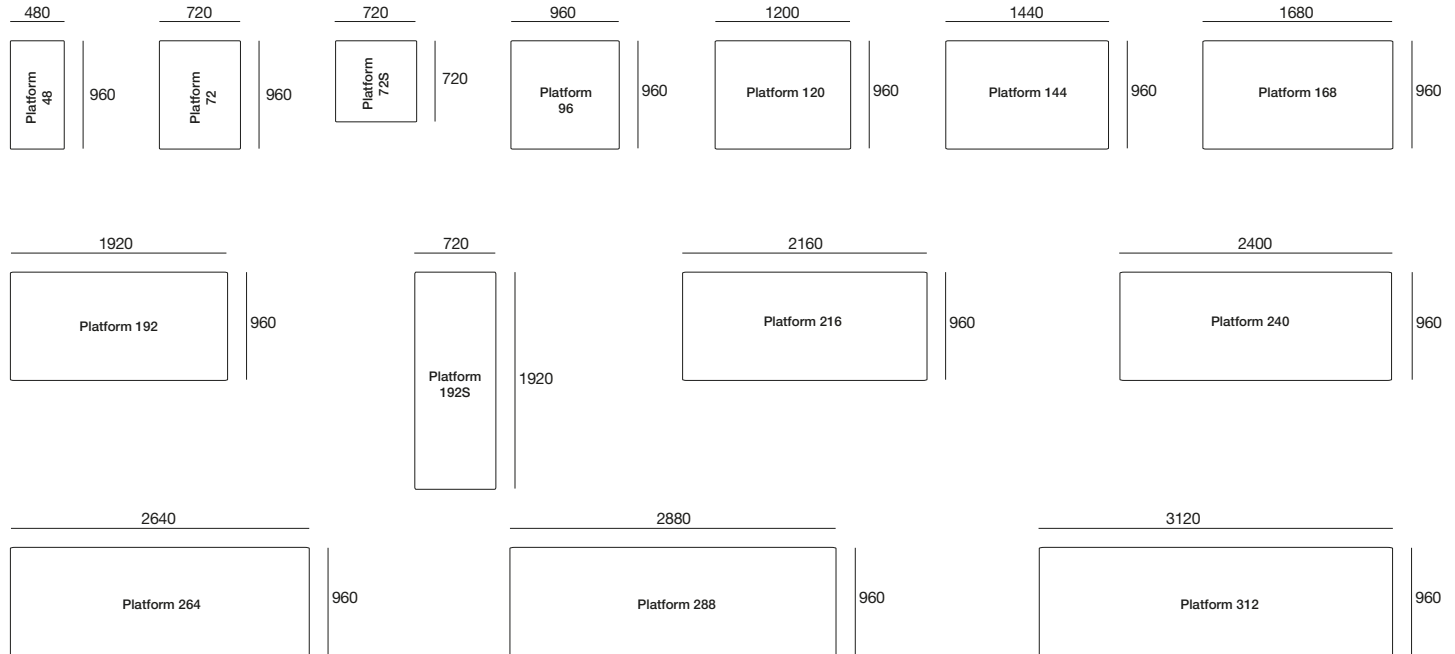

## Platforms

\*Height 120mm

120

\* Total Height from 730mm to 800mm (floor to top of back cushion)

Effective February 2011. As King Furniture has a policy of continuous improvement, changes to products and specifications may be made without prior notice.