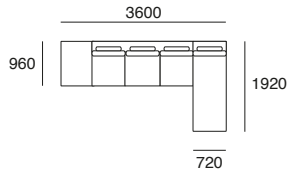

Package 3

1 x Platform 288, 1 x Platform 192S, 1 x Arm/Back 72,
1 x Arm/Back 216, 1 x Seat Cushion 168, 3 x Seat Cushion 72,
4 x Back Cushion 72, 1 x Low Arm 72