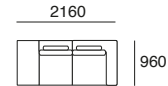

Composition 2B

1 x Platform 216, 1 x Arm/Back 72,
1 x Arm/Back CNR 96, 2 x Seat Cushion 72,
2 x Back Cushion 72, 1 x Low Arm 48