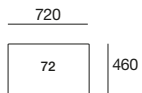

Kato

Back Cushions (Front) View
Depth 100mm