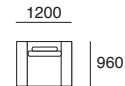

Arm Chair 72

1 x Platform 120, 1 x Arm/Back 72,
2 x Arm/Back 96, 1 x Seat Cushion 72,
1 x Back Cushion 72