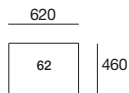

Kato

Back Cushions (Front) View
Depth 100mm