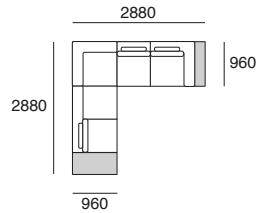

Package 2

1 x Platform 288, 1 x Platform 192, 1 x Arm/Back 144,
1 x Arm/Back 72, 2 x Arm/Back CNR 96, 5 x Seat Cushion 72,
3 x Back Cushion 72, 1 x Tray Table 24, 1 x Tray Table 48