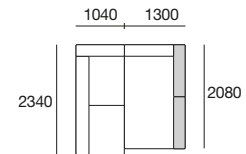

# Jasper Package 1A

With Timber Shelves and includes:

1 x P234, 1 x P208D, 2 x C104, 1 x C182D, 3 x B104, 2 x A104, 1 x A208, 2 x T104

(2 Timber Shelves)