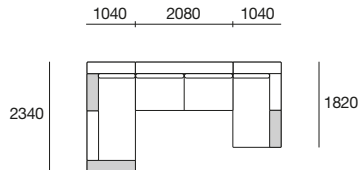

Jasper Package 7 (with Timber Shelves):

1 x P234, 1 x P208, 1 x P182, 1 x C182, 1 x C156, 2 x C104, 1 x A208, 1 x A78, 3 x A104, 2 x T78, 1 x T104, 2 x B104, 2 x B78 (3 Timber Shelves)