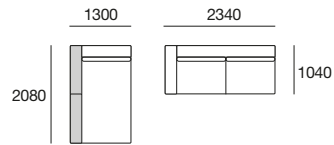

# Jasper Package 1A

With Timber Shelves and includes:

1 x P234, 1 x P208D, 2 x C104, 1 x C182D, 3 x B104, 2 x A104, 1 x A208, 2 x T104

(2 Timber Shelves)