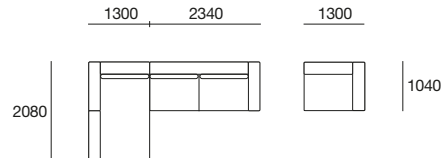

Jasper Package 2:

1 x P234, 1 x P208D, 3 x C104, 1 x C182D,
3 x B104, 6 x A104, 1 x A208, 1 x P130