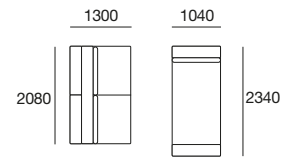

Jasper Package 1B

Includes:

1 x P234, 1 x P208D, 2 x C104, 1 x C182D, 3 x B104, 4 x A104, 1 x A208