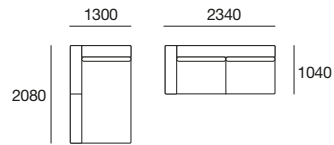

Jasper Package 1B

Includes:

1 x P234, 1 x P208D, 2 x C104, 1 x C182D, 3 x B104, 4 x A104, 1 x A208