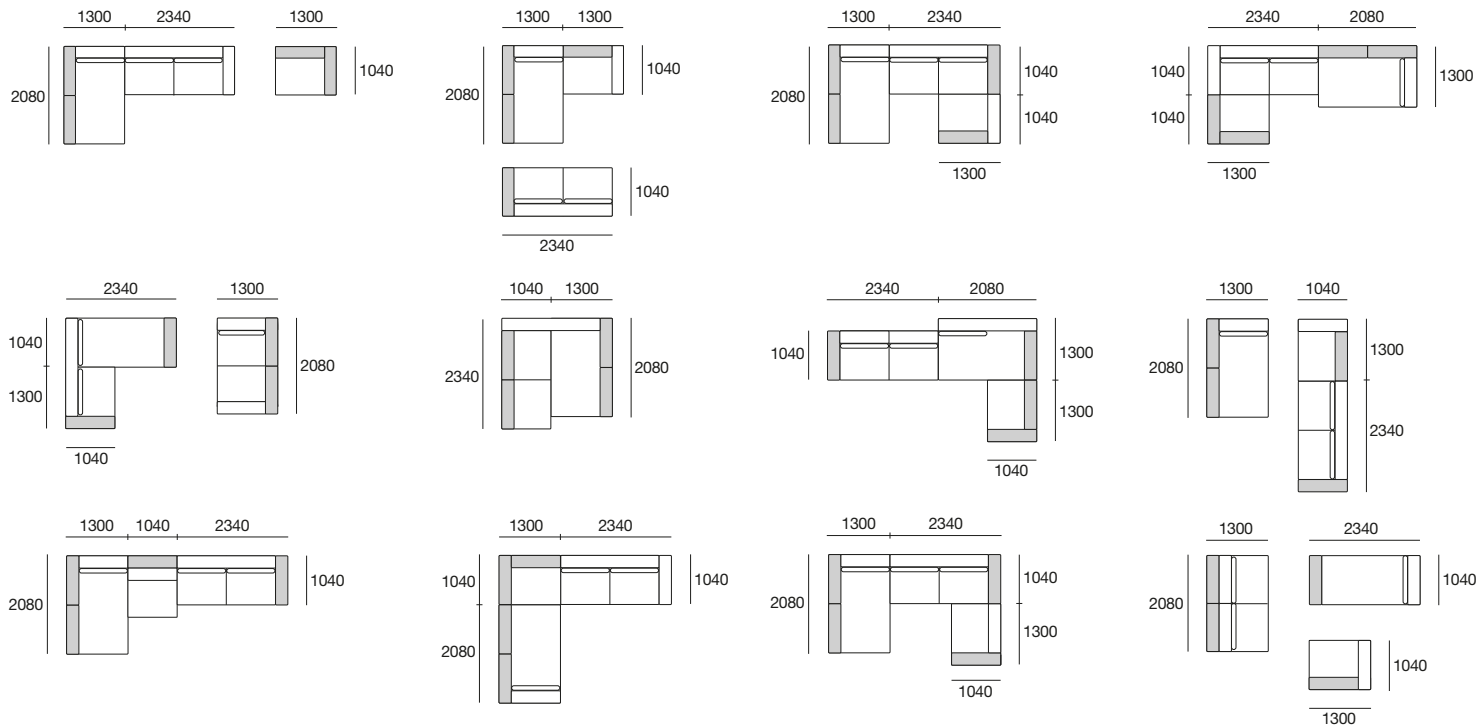

Jasper Package 1

With Timber Shelves and includes:

1 x P130, 1 x P234, 1 x P208D, 3 x C104, 1 x C182D, 3 x B104, 2 x A104, 1 x A208, 4 x T104

(4 Timber Shelves)