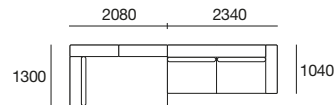

Jasper Package 1B

Includes:

1 x P234, 1 x P208D, 2 x C104, 1 x C182D, 3 x B104, 4 x A104, 1 x A208