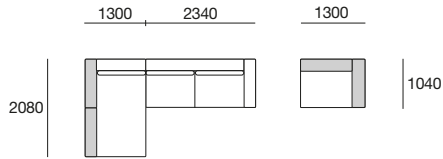

Jasper Packages

Jasper Package 1 (with Timber Shelves):

1 x P130, 1 x P234, 1 x P208D, 3 x C104,
1 x C182D, 3 x B104, 2 x A104, 1 x A208,
4 x T104 (4 Timber Shelves)