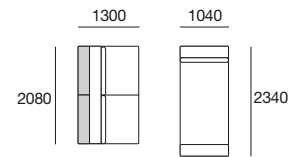

# Jasper Package 1A

With Timber Shelves and includes:

1 x P234, 1 x P208D, 2 x C104, 1 x C182D, 3 x B104, 2 x A104, 1 x A208, 2 x T104

(2 Timber Shelves)