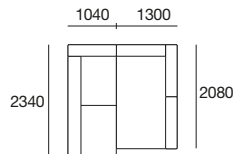

Jasper Package 1B

Includes:

1 x P234, 1 x P208D, 2 x C104, 1 x C182D, 3 x B104, 4 x A104, 1 x A208