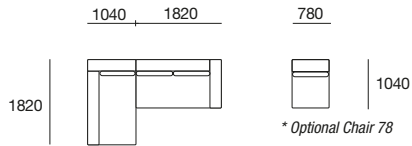

Jasper Packages

* Optional Chair 78

Jasper Package 4:

2 x P182, 2 x A156, 2 x A104, 2 x C156, 3 x B78

Optional Chair 78 – Chair includes: 1 x P78, 1 x C78, 1 x A78, 1 x B78