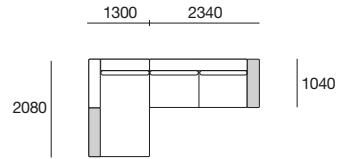

Jasper Package 1A (with Timber Shelves):

1 x P234, 1 x P208D, 2 x C104, 1 x C182D, 3 x B104,
2 x A104, 1 x A208, 2 x T104 (2 Timber Shelves)