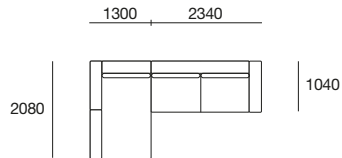

Jasper Package 1B:

1 x P234, 1 x P208D, 2 x C104, 1 x C182D,
3 x B104, 4 x A104, 1 x A208