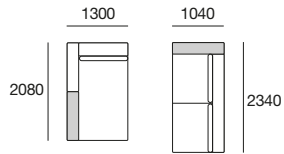

# Jasper Package 1A

With Timber Shelves and includes:

1 x P234, 1 x P208D, 2 x C104, 1 x C182D, 3 x B104, 2 x A104, 1 x A208, 2 x T104

(2 Timber Shelves)