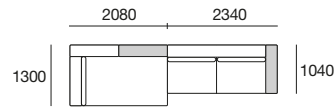

# Jasper Package 1A

With Timber Shelves and includes:

1 x P234, 1 x P208D, 2 x C104, 1 x C182D, 3 x B104, 2 x A104, 1 x A208, 2 x T104

(2 Timber Shelves)