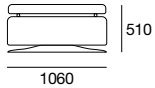

Small Back Cushion

2 Seater End (L/R hand)

2.5 Seater End (L/R hand)

3 Seater End (L/R hand)

Armless Chair

2 Seater Armless

2.5 Seater Armless

3 Seater Armless

End Chair (L/R hand)

Square (Universal Ottoman)

Swivel base available for chair and ottoman

* Adjustable Seat Depth available on pieces marked * only.

* Back Cushions not included with furniture - Price Extra.