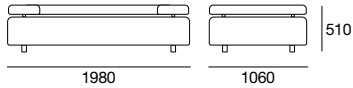

Strata

2 Seater*

Swivel base available for chair and ottoman

* Adjustable Seat Depth available on pieces marked * only.

* Back Cushions not included with furniture - Price Extra.

Effective July 2009. As King Furniture has a policy of continuous improvement, changes to products and specifications may be made without prior notice.

Image shown on cover is representative of design only. For component details please see above.