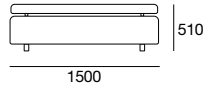

Small Back Cushion

2 Seater End (L/R hand)

2.5 Seater End (L/R hand)

3 Seater End (L/R hand)

Armless Chair

2 Seater Armless

2.5 Seater Armless

3 Seater Armless

End Chair (L/R hand)

Square (Universal Ottoman)

Swivel base available for chair and ottoman

* Adjustable Seat Depth available on pieces marked * only.

* Back Cushions not included with furniture - Price Extra.