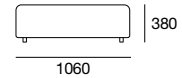

Small Back Cushion

2 Seater End (L/R hand)

2.5 Seater End (L/R hand)

3 Seater End (L/R hand)

Armless Chair

2 Seater Armless

2.5 Seater Armless

3 Seater Armless

End Chair (L/R hand)

Square (Universal Ottoman)

Swivel base available for chair and ottoman

* Adjustable Seat Depth available on pieces marked * only.

* Back Cushions not included with furniture - Price Extra.