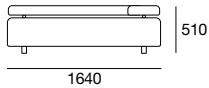

Small Back Cushion

2 Seater End (L/R hand)

2.5 Seater End (L/R hand)

3 Seater End (L/R hand)

Armless Chair

2 Seater Armless

2.5 Seater Armless

3 Seater Armless

End Chair (L/R hand)

Square (Universal Ottoman)

Swivel base available for chair and ottoman

* Adjustable Seat Depth available on pieces marked * only.

* Back Cushions not included with furniture - Price Extra.