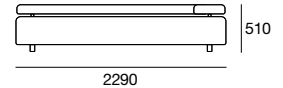

Small Back Cushion

2 Seater End (L/R hand)

2.5 Seater End (L/R hand)

3 Seater End (L/R hand)

Armless Chair

2 Seater Armless

2.5 Seater Armless

3 Seater Armless

End Chair (L/R hand)

Square (Universal Ottoman)

Swivel base available for chair and ottoman

* Adjustable Seat Depth available on pieces marked * only.

* Back Cushions not included with furniture - Price Extra.