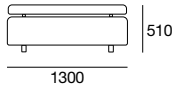

Small Back Cushion

2 Seater End (L/R hand)

2.5 Seater End (L/R hand)

3 Seater End (L/R hand)

Armless Chair

2 Seater Armless

2.5 Seater Armless

3 Seater Armless

End Chair (L/R hand)

Square (Universal Ottoman)

Swivel base available for chair and ottoman

* Adjustable Seat Depth available on pieces marked * only.

* Back Cushions not included with furniture - Price Extra.