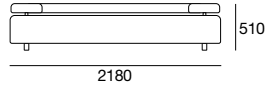

2.5 Seater*