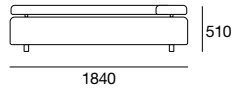

Small Back Cushion

2 Seater End (L/R hand)

2.5 Seater End (L/R hand)

3 Seater End (L/R hand)

Armless Chair

2 Seater Armless

2.5 Seater Armless

3 Seater Armless

End Chair (L/R hand)

Square (Universal Ottoman)

Swivel base available for chair and ottoman

* Adjustable Seat Depth available on pieces marked * only.

* Back Cushions not included with furniture - Price Extra.