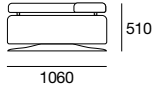

Small Back Cushion

2 Seater End (L/R hand)

2.5 Seater End (L/R hand)

3 Seater End (L/R hand)

Armless Chair

2 Seater Armless

2.5 Seater Armless

3 Seater Armless

End Chair (L/R hand)

Square (Universal Ottoman)

Swivel base available for chair and ottoman

* Adjustable Seat Depth available on pieces marked * only.

* Back Cushions not included with furniture - Price Extra.