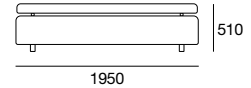

Small Back Cushion

2 Seater End (L/R hand)

2.5 Seater End (L/R hand)

3 Seater End (L/R hand)

Armless Chair

2 Seater Armless

2.5 Seater Armless

3 Seater Armless

End Chair (L/R hand)

Square (Universal Ottoman)

Swivel base available for chair and ottoman

* Adjustable Seat Depth available on pieces marked * only.

* Back Cushions not included with furniture - Price Extra.