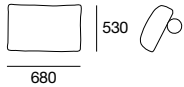

Strata

KING[®]
KINGFURNITURE.COM

kingfurniture.com

Strata

Large Back Cushion

2 Seater*

2.5 Seater*

3 Seater*

Small Back Cushion

2 Seater End (L/R hand)

2.5 Seater End (L/R hand)

3 Seater End (L/R hand)

Armless Chair

2 Seater Armless

2.5 Seater Armless

3 Seater Armless