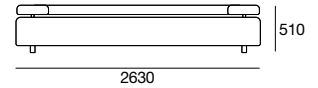

Small Back Cushion

2 Seater End (L/R hand)

2.5 Seater End (L/R hand)

3 Seater End (L/R hand)

Armless Chair

2 Seater Armless

2.5 Seater Armless

3 Seater Armless

End Chair (L/R hand)

Square (Universal Ottoman)

Swivel base available for chair and ottoman

* Adjustable Seat Depth available on pieces marked * only.

* Back Cushions not included with furniture - Price Extra.