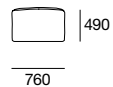

2 Seater Right Hand

Corner

Square

Chair End Right Hand

2 Seater

Back Cushion Large

Back Cushion Small

Back Cushion Corner