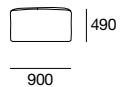

2 Seater Right Hand

Corner

Square

Chair End Right Hand

2 Seater

Back Cushion Large

Back Cushion Small

Back Cushion Corner