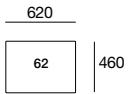

Kato

Back Cushions (Front) View
Depth 100mm