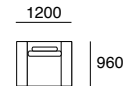

Arm Chair 72

1 x Platform 120, 1 x Arm/Back 72,
2 x Arm/Back 96, 1 x Seat Cushion 72,
1 x Back Cushion 72