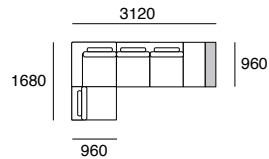

Package 4

1 x Platform 216, 1 x Platform 168, 1 x Arm/Back 72,
1 x Arm/Back 144, 1 x Arm/Back CNR 96, 4 x Seat Cushion 72,
4 x Back Cushion 72, 1 x Low Arm 48, 1 x Tray Table 24