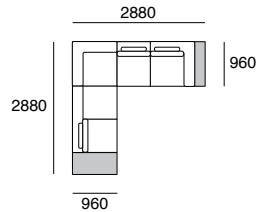

Kato

KING[®]
KINGFURNITURE.COM

kingfurniture.com

Kato

Platforms

*Height 120mm

120

* Total Height from 730mm to 800mm (floor to top of back cushion)

Effective July 2009. As King Furniture has a policy of continuous improvement, changes to products and specifications may be made without prior notice.

Kato

Arms (Top View)
Height 220mm

Tray Tables

Seat Cushions (Top View)
Height 145mm

Seat Cushions (Top View)
Height 145mm

Kato

Back Cushions (Front) View
Depth 100mm

AB (Arm/Back) Top View
Height 290mm

Kato Packages

kingfurniture.com

Kato Packages

Package 1

1 x Platform 288, 1 x Platform 192, 1 x Arm/Back 144, 1 x Arm/Back 72,
 2 x Arm/Back CNR 96, 5 x Seat Cushion 72, 5 x Back Cushion 72,
 1 x Low Arm 48, 1 x Tray Table 24, (1 x Tray Table 48)

Package 2

1 x Platform 288, 1 x Platform 192, 1 x Arm/Back 144,
 1 x Arm/Back 72, 2 x Arm/Back CNR 96, 5 x Seat Cushion 72,
 3 x Back Cushion 72, 1 x Tray Table 24, 1 x Tray Table 48