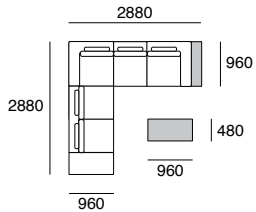

Kato

KING[®]
KINGFURNITURE.COM

kingfurniture.com

Kato

Platforms

*Height 120mm

120

* Total Height from 730mm to 800mm (floor to top of back cushion)

Effective July 2009. As King Furniture has a policy of continuous improvement, changes to products and specifications may be made without prior notice.

Kato

Arms (Top View)
Height 220mm

Tray Tables

Seat Cushions (Top View)
Height 145mm

Seat Cushions (Top View)
Height 145mm

Kato

Back Cushions (Front) View
Depth 100mm

AB (Arm/Back) Top View
Height 290mm

Kato Packages

kingfurniture.com

Kato Packages

Package 1

1 x Platform 288, 1 x Platform 192, 1 x Arm/Back 144, 1 x Arm/Back 72,
 2 x Arm/Back CNR 96, 5 x Seat Cushion 72, 5 x Back Cushion 72,
 1 x Low Arm 48, 1 x Tray Table 24, (1 x Tray Table 48)

Package 2

1 x Platform 288, 1 x Platform 192, 1 x Arm/Back 144,
 1 x Arm/Back 72, 2 x Arm/Back CNR 96, 5 x Seat Cushion 72,
 3 x Back Cushion 72, 1 x Tray Table 24, 1 x Tray Table 48