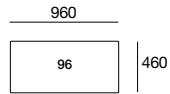

Kato

Back Cushions (Front) View
Depth 100mm