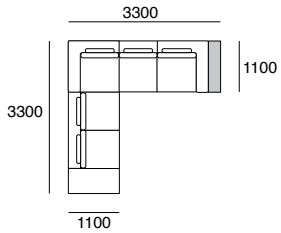

Kato Deluxe

kingfurniture.com

Kato Deluxe

DLX Platforms

*Height 120mm

| 120

* Total Height from 800mm to 870mm (floor to top of back cushion)

Effective July 2009. As King Furniture has a policy of continuous improvement, changes to products and specifications may be made without prior notice. Image shown on cover is representative of design only. For component details please see above.

Kato Deluxe

DLX Arms (Top View)
Height 250mm

DLX Tray Table
Depth 1100mm

DLX Seat Cushions (Top View)
Height 145mm

DLX Seat Cushions (Top View) Continued
Height 145mm

Kato Deluxe

DLX Back Cushions (Front View)
Depth 100mm

DLX AB (Arm/Back) Top View
Height 320mm

Kato Deluxe Packages

kingfurniture.com

Kato Deluxe Packages

DLX Package 1

1 x Platform 3300, 1 x Platform 2200, 1 x Arm/Back 1650,
1 x Arm/Back 825, 2 x Arm/Back CNR 1100,
5 x Seat Cushion 825, 5 x Back Cushion 825,
1 x Low Arm 550, 1 x Tray Table 275