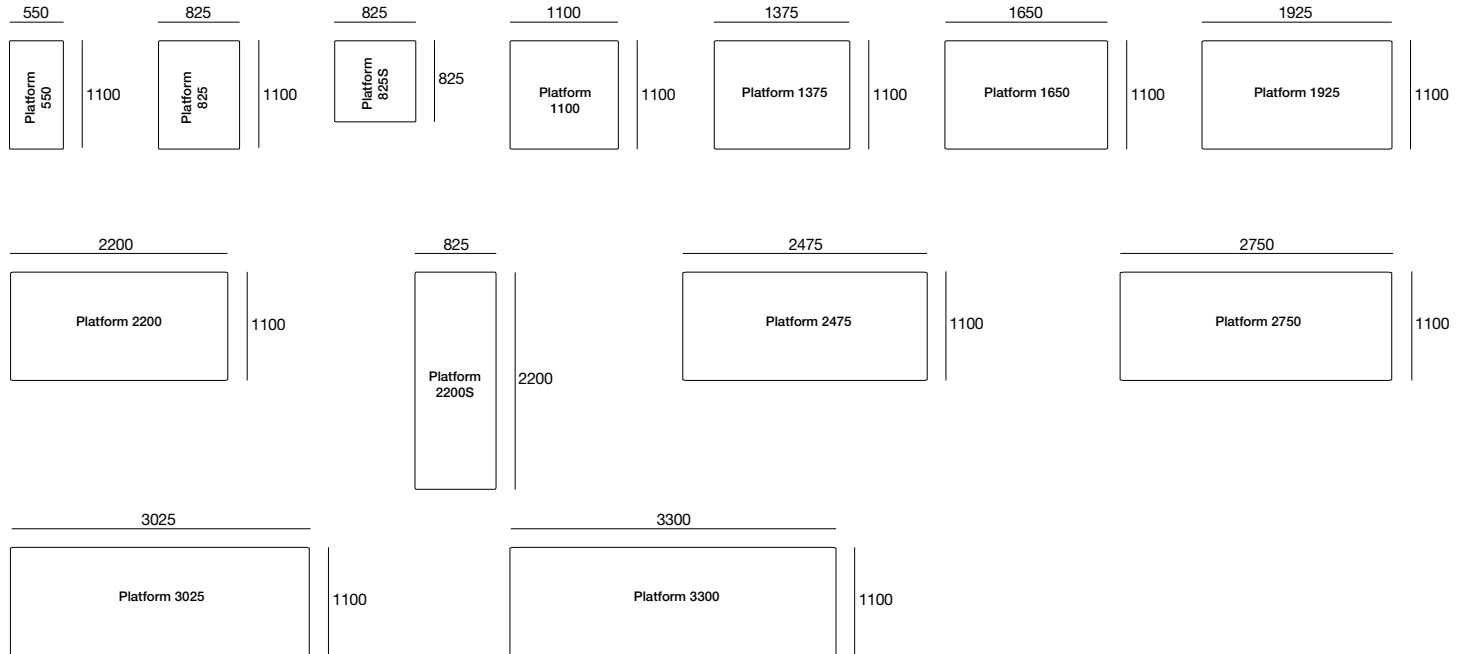

Kato Deluxe

kingfurniture.com

Kato Deluxe

DLX Platforms

*Height 120mm

| 120

* Total Height from 800mm to 870mm (floor to top of back cushion)

Effective July 2009. As King Furniture has a policy of continuous improvement, changes to products and specifications may be made without prior notice. Image shown on cover is representative of design only. For component details please see above.

Kato Deluxe

DLX Arms (Top View)
Height 250mm

DLX Tray Table
Depth 1100mm

DLX Seat Cushions (Top View)
Height 145mm

DLX Seat Cushions (Top View) Continued
Height 145mm

Kato Deluxe

DLX Back Cushions (Front View)
Depth 100mm