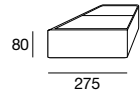

Kato Deluxe

kingfurniture.com

Kato Deluxe

DLX Platforms

*Height 120mm

| 120

* Total Height from 800mm to 870mm (floor to top of back cushion)

Effective July 2009. As King Furniture has a policy of continuous improvement, changes to products and specifications may be made without prior notice. Image shown on cover is representative of design only. For component details please see above.

Kato Deluxe

DLX Arms (Top View)
Height 250mm

DLX Tray Table
Depth 1100mm

DLX Seat Cushions (Top View)
Height 145mm

DLX Seat Cushions (Top View) Continued
Height 145mm

Kato Deluxe

DLX Back Cushions (Front View)
Depth 100mm