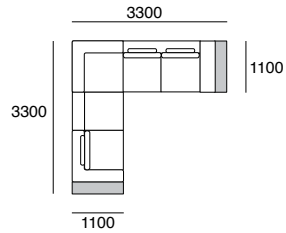

Kato Deluxe

kingfurniture.com

Kato Deluxe

DLX Platforms

*Height 120mm

| 120

* Total Height from 800mm to 870mm (floor to top of back cushion)

Effective July 2009. As King Furniture has a policy of continuous improvement, changes to products and specifications may be made without prior notice. Image shown on cover is representative of design only. For component details please see above.

Kato Deluxe

DLX Arms (Top View)
Height 250mm

DLX Tray Table
Depth 1100mm

DLX Seat Cushions (Top View)
Height 145mm

DLX Seat Cushions (Top View) Continued
Height 145mm

Kato Deluxe

DLX Back Cushions (Front View)
Depth 100mm

DLX AB (Arm/Back) Top View
Height 320mm

Kato Deluxe Packages

kingfurniture.com

Kato Deluxe Packages

DLX Package 1

1 x Platform 3300, 1 x Platform 2200, 1 x Arm/Back 1650,
1 x Arm/Back 825, 2 x Arm/Back CNR 1100,
5 x Seat Cushion 825, 5 x Back Cushion 825,
1 x Low Arm 550, 1 x Tray Table 275