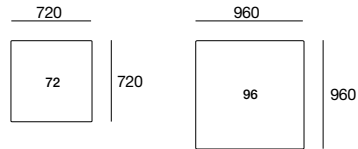

Kato

KING[®]
KINGFURNITURE.COM

kingfurniture.com

Kato

Platforms

*Height 120mm

120

* Total Height from 730mm to 800mm (floor to top of back cushion)

Effective July 2009. As King Furniture has a policy of continuous improvement, changes to products and specifications may be made without prior notice.

Kato

Arms (Top View)
Height 220mm

Tray Tables

Seat Cushions (Top View)
Height 145mm

Seat Cushions (Top View)
Height 145mm

Kato

Back Cushions (Front) View
Depth 100mm

AB (Arm/Back) Top View
Height 290mm

Kato Packages

kingfurniture.com

Kato Packages

Package 1