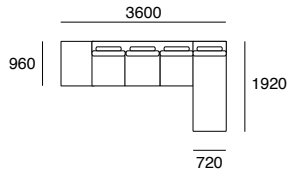

Kato

KING[®]
KINGFURNITURE.COM

kingfurniture.com

Kato

Platforms

*Height 120mm

120

* Total Height from 730mm to 800mm (floor to top of back cushion)

Effective July 2009. As King Furniture has a policy of continuous improvement, changes to products and specifications may be made without prior notice.

Kato

Arms (Top View)
Height 220mm

Tray Tables

Seat Cushions (Top View)
Height 145mm

Seat Cushions (Top View)
Height 145mm

Kato

Back Cushions (Front) View
Depth 100mm

AB (Arm/Back) Top View
Height 290mm

Kato Packages

kingfurniture.com

Kato Packages

Package 1

1 x Platform 288, 1 x Platform 192, 1 x Arm/Back 144, 1 x Arm/Back 72,
 2 x Arm/Back CNR 96, 5 x Seat Cushion 72, 5 x Back Cushion 72,
 1 x Low Arm 48, 1 x Tray Table 24, (1 x Tray Table 48)

Package 2

1 x Platform 288, 1 x Platform 192, 1 x Arm/Back 144,
 1 x Arm/Back 72, 2 x Arm/Back CNR 96, 5 x Seat Cushion 72,
 3 x Back Cushion 72, 1 x Tray Table 24, 1 x Tray Table 48