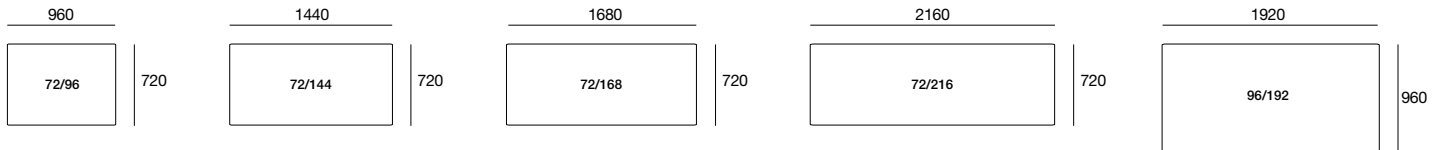

Kato

KING[®]
KINGFURNITURE.COM

kingfurniture.com

Kato

Platforms

*Height 120mm

120

* Total Height from 730mm to 800mm (floor to top of back cushion)

Effective July 2009. As King Furniture has a policy of continuous improvement, changes to products and specifications may be made without prior notice.

Kato

Arms (Top View)
Height 220mm

Tray Tables

Seat Cushions (Top View)
Height 145mm

Seat Cushions (Top View)
Height 145mm

Kato

Back Cushions (Front) View
Depth 100mm

AB (Arm/Back) Top View
Height 290mm

Kato Packages

kingfurniture.com

Kato Packages

Package 1