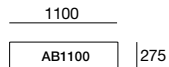

DLX AB (Arm/Back) Top View
Height 320mm