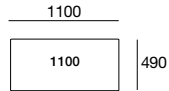

Kato Deluxe

kingfurniture.com

Kato Deluxe

DLX Platforms

*Height 120mm

| 120

* Total Height from 800mm to 870mm (floor to top of back cushion)

Effective July 2009. As King Furniture has a policy of continuous improvement, changes to products and specifications may be made without prior notice. Image shown on cover is representative of design only. For component details please see above.

Kato Deluxe

DLX Arms (Top View)
Height 250mm

DLX Tray Table
Depth 1100mm

DLX Seat Cushions (Top View)
Height 145mm

DLX Seat Cushions (Top View) Continued
Height 145mm

Kato Deluxe

DLX Back Cushions (Front View)
Depth 100mm