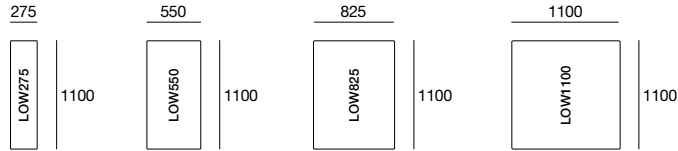

Kato Deluxe

kingfurniture.com

Kato Deluxe

DLX Platforms

*Height 120mm

| 120

* Total Height from 800mm to 870mm (floor to top of back cushion)

Effective July 2009. As King Furniture has a policy of continuous improvement, changes to products and specifications may be made without prior notice. Image shown on cover is representative of design only. For component details please see above.

Kato Deluxe

DLX Arms (Top View)
Height 250mm

DLX Tray Table
Depth 1100mm

DLX Seat Cushions (Top View)
Height 145mm

DLX Seat Cushions (Top View) Continued
Height 145mm

Kato Deluxe

DLX Back Cushions (Front View)
Depth 100mm