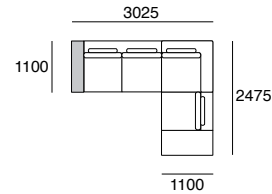

DLX Package 4

1 x Platform 1925, 1 x Platform 2475, 1 x Arm/Back 825,
1 x Arm/Back 1650, 1 x Arm/Back CNR 1100,
4 x Seat Cushion 825, 4 x Back Cushion 825,
1 x Low Arm 550, 1 x Tray Table 275