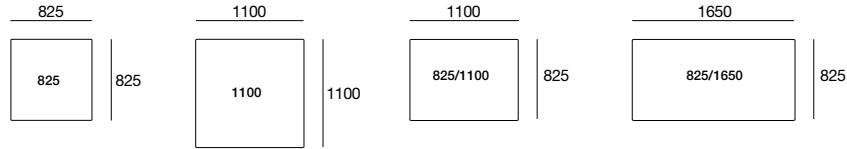

Kato Deluxe

kingfurniture.com

Kato Deluxe

DLX Platforms

*Height 120mm

| 120

* Total Height from 800mm to 870mm (floor to top of back cushion)

Effective July 2009. As King Furniture has a policy of continuous improvement, changes to products and specifications may be made without prior notice. Image shown on cover is representative of design only. For component details please see above.

Kato Deluxe

DLX Arms (Top View)
Height 250mm

DLX Tray Table
Depth 1100mm

DLX Seat Cushions (Top View)
Height 145mm

DLX Seat Cushions (Top View) Continued
Height 145mm

Kato Deluxe

DLX Back Cushions (Front View)
Depth 100mm