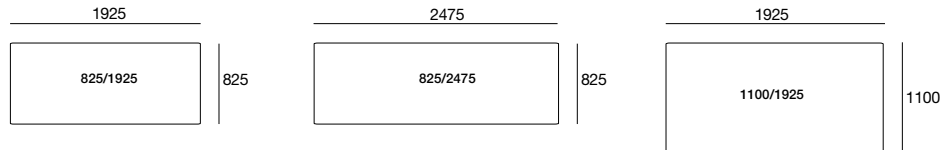

Kato Deluxe

DLX Arms (Top View)
Height 250mm

DLX Tray Table
Depth 1100mm

DLX Seat Cushions (Top View)
Height 145mm

DLX Seat Cushions (Top View) Continued
Height 145mm

Kato Deluxe

DLX Back Cushions (Front View)
Depth 100mm