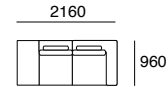

Composition 2B

1 x Platform 216, 1 x Arm/Back 72,
1 x Arm/Back CNR 96, 2 x Seat Cushion 72,
2 x Back Cushion 72, 1 x Low Arm 48