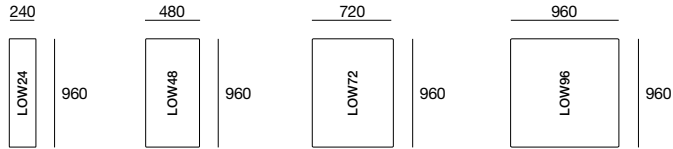

Kato

KING[®]
KINGFURNITURE.COM

kingfurniture.com

Kato

Platforms

*Height 120mm

120

* Total Height from 730mm to 800mm (floor to top of back cushion)

Effective July 2009. As King Furniture has a policy of continuous improvement, changes to products and specifications may be made without prior notice.

Kato

Arms (Top View)
Height 220mm

Tray Tables

Seat Cushions (Top View)
Height 145mm