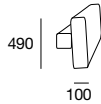

Kato Deluxe

kingfurniture.com

Kato Deluxe

DLX Platforms

*Height 120mm

| 120

* Total Height from 800mm to 870mm (floor to top of back cushion)

Effective July 2009. As King Furniture has a policy of continuous improvement, changes to products and specifications may be made without prior notice. Image shown on cover is representative of design only. For component details please see above.

Kato Deluxe

DLX Arms (Top View)
Height 250mm

DLX Tray Table
Depth 1100mm

DLX Seat Cushions (Top View)
Height 145mm

DLX Seat Cushions (Top View) Continued
Height 145mm

Kato Deluxe

DLX Back Cushions (Front View)
Depth 100mm