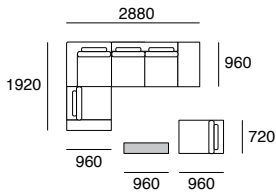

Package 3

1 x Platform 288, 1 x Platform 192S, 1 x Arm/Back 72,
 1 x Arm/Back 216, 1 x Seat Cushion 168, 3 x Seat Cushion 72,
 4 x Back Cushion 72, 1 x Low Arm 72

Package 4

1 x Platform 216, 1 x Platform 168, 1 x Arm/Back 72,
 1 x Arm/Back 144, 1 x Arm/Back CNR 96, 4 x Seat Cushion 72,
 4 x Back Cushion 72, 1 x Low Arm 48, 1 x Tray Table 24

Kato Packages

Package 5

1 x Platform 168, 1 x Platform 192, 1 x Arm/Back 72,
 2 x Arm/Back CNR 96, 1 x Seat Cushion 72/168, 2 x Seat Cushion 72,
 3 x Back Cushion 72, 1 x Tray Table 24

Package 6

1 x Platform 168, 1 x Platform 240, 1 x Platform 96, 2 x Arm/Back 144,
 1 x Arm/Back 96, 1 x Arm/Back 72, 1 x Arm/Back CNR 96,
 6 x Seat Cushion 72, 5 x Back Cushion 72, 1 x Tray Table 24