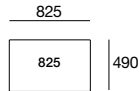

Kato Deluxe

kingfurniture.com

Kato Deluxe

DLX Platforms

*Height 120mm

| 120

* Total Height from 800mm to 870mm (floor to top of back cushion)

Effective July 2009. As King Furniture has a policy of continuous improvement, changes to products and specifications may be made without prior notice. Image shown on cover is representative of design only. For component details please see above.

Kato Deluxe

DLX Arms (Top View)
Height 250mm

DLX Tray Table
Depth 1100mm

DLX Seat Cushions (Top View)
Height 145mm

DLX Seat Cushions (Top View) Continued
Height 145mm

Kato Deluxe

DLX Back Cushions (Front View)
Depth 100mm