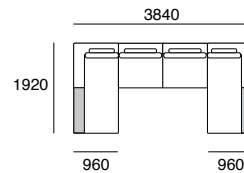

Package 8

3 x Platform 192, 2 x Arm/Back 96, 2 x Arm/Back CNR 96,
2 x Seat Cushion 72/96, 2 x Seat Cushion 72/168, 2 x Back Cushion 72,
2 x Back Cushion 96, 2 x Tray Table 24