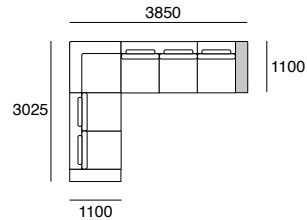

DLX Package 6

1 x Platform 2750, 1 x Platform 1925, 1 x Platform 1100, 2 x Arm/Back 1650, 1 x Arm/Back 1100,
1 x Arm/Back 825, 1 x Arm/Back CNR 1100, 6 x Seat Cushion 825, 5 x Back Cushion 825,
1 x Tray Table 275