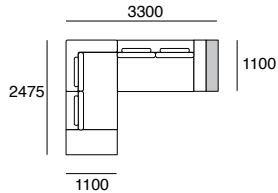

DLX Package 10

1 x Platform 2200, 1 x Platform 2475, 1 x Arm/Back 825, 1 x Arm/Back 1650,
1 x Arm/Back CNR 1100, 2 x Seat Cushion 825/1650, 4 x Back Cushion 825,
1 x Low Arm 550, 1 x Low Arm 275, 1 x Tray Table 275