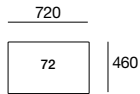

Kato

KING[®]
KINGFURNITURE.COM

kingfurniture.com

Kato

Platforms

*Height 120mm

120

* Total Height from 730mm to 800mm (floor to top of back cushion)

Effective July 2009. As King Furniture has a policy of continuous improvement, changes to products and specifications may be made without prior notice.

Kato

Arms (Top View)
Height 220mm

Tray Tables

Seat Cushions (Top View)
Height 145mm

Seat Cushions (Top View)
Height 145mm

Kato

Back Cushions (Front) View
Depth 100mm

AB (Arm/Back) Top View
Height 290mm

Kato Packages

kingfurniture.com

Kato Packages

Package 1