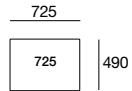

Kato Deluxe

kingfurniture.com

Kato Deluxe

DLX Platforms

*Height 120mm

| 120

* Total Height from 800mm to 870mm (floor to top of back cushion)

Effective July 2009. As King Furniture has a policy of continuous improvement, changes to products and specifications may be made without prior notice. Image shown on cover is representative of design only. For component details please see above.

Kato Deluxe

DLX Arms (Top View)
Height 250mm

DLX Tray Table
Depth 1100mm

DLX Seat Cushions (Top View)
Height 145mm

DLX Seat Cushions (Top View) Continued
Height 145mm

Kato Deluxe

DLX Back Cushions (Front View)
Depth 100mm