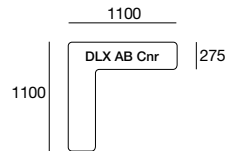

DLX AB (Arm/Back) Top View
Height 320mm