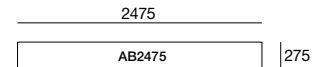

DLX AB (Arm/Back) Top View
Height 320mm