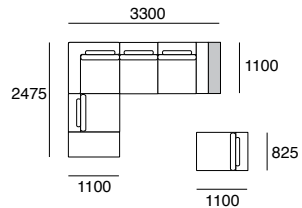

DLX Package 7

1 x Platform 2200, 1 x Platform 2475, 1 x Platform 825, 4 x Arm/Back 825, 1 x Arm/Back CNR 1100,
5 x Seat Cushion 825, 5 x Back Cushion 825, 1 x Low Arm 550, 1 x Low Arm 275, 1 x Tray Table 275