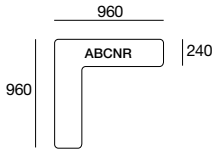

Seat Cushions (Top View)
Height 145mm

Kato

Back Cushions (Front) View
Depth 100mm

AB (Arm/Back) Top View
Height 290mm

Kato Packages

kingfurniture.com

Kato Packages

Package 1