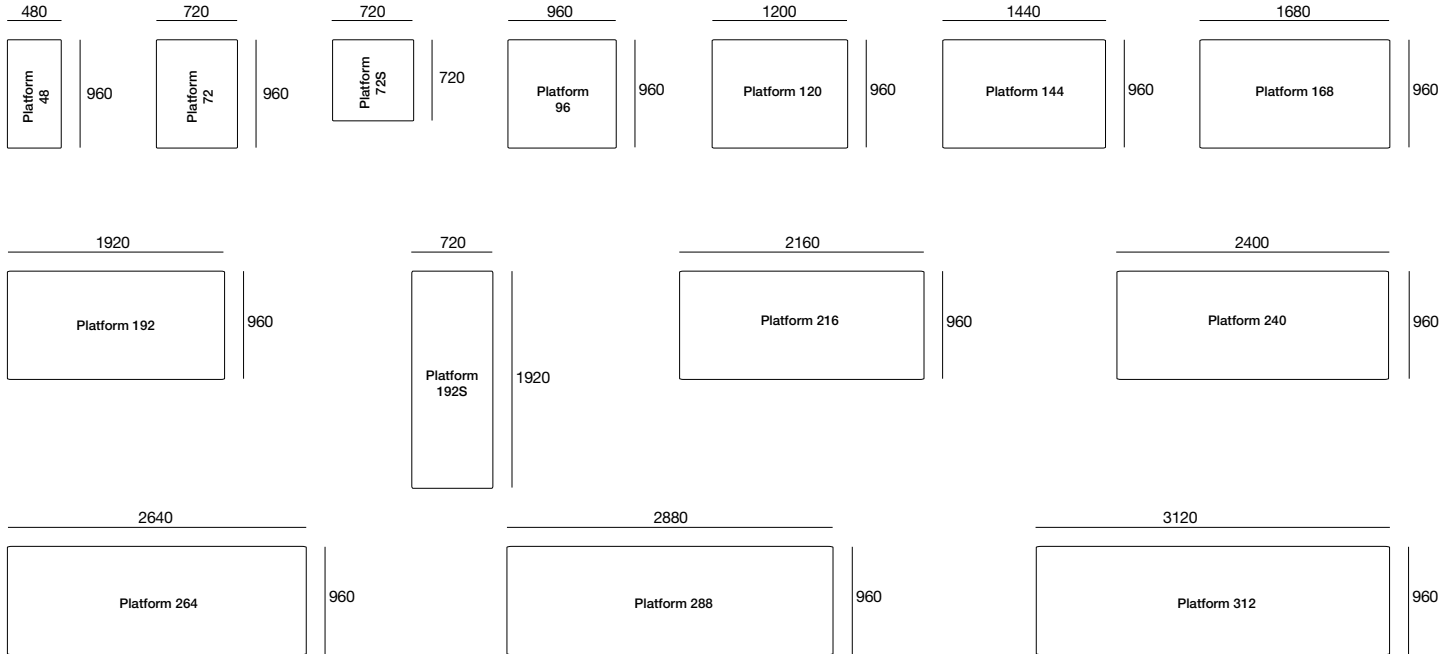

Kato

KING[®]
KINGFURNITURE.COM

kingfurniture.com

Kato

Platforms

*Height 120mm

120

* Total Height from 730mm to 800mm (floor to top of back cushion)