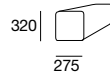

DLX AB (Arm/Back) Top View
Height 320mm