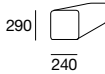

Kato

KING[®]
KINGFURNITURE.COM

kingfurniture.com

Kato

Platforms

*Height 120mm

120

* Total Height from 730mm to 800mm (floor to top of back cushion)

Effective July 2009. As King Furniture has a policy of continuous improvement, changes to products and specifications may be made without prior notice.

Kato

Arms (Top View)
Height 220mm

Tray Tables

Seat Cushions (Top View)
Height 145mm

Seat Cushions (Top View)
Height 145mm

Kato

Back Cushions (Front) View
Depth 100mm

AB (Arm/Back) Top View
Height 290mm

Kato Packages

kingfurniture.com

Kato Packages

Package 1

1 x Platform 288, 1 x Platform 192, 1 x Arm/Back 144, 1 x Arm/Back 72,
 2 x Arm/Back CNR 96, 5 x Seat Cushion 72, 5 x Back Cushion 72,
 1 x Low Arm 48, 1 x Tray Table 24, (1 x Tray Table 48)

Package 2

1 x Platform 288, 1 x Platform 192, 1 x Arm/Back 144,
 1 x Arm/Back 72, 2 x Arm/Back CNR 96, 5 x Seat Cushion 72,
 3 x Back Cushion 72, 1 x Tray Table 24, 1 x Tray Table 48