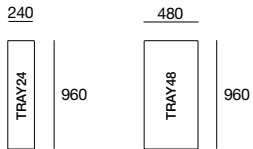

Kato

KING[®]
KINGFURNITURE.COM

kingfurniture.com

Kato

Platforms

*Height 120mm

120

* Total Height from 730mm to 800mm (floor to top of back cushion)

Effective July 2009. As King Furniture has a policy of continuous improvement, changes to products and specifications may be made without prior notice.

Kato

Arms (Top View)
Height 220mm

Tray Tables

Seat Cushions (Top View)
Height 145mm