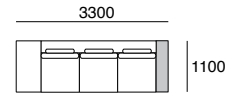

DLX Composition 3A

1 x Platform 3300, 1 x Arm/Back 2475, 3 x Seat Cushion 825, 3 x Back Cushion 825,
1 x Low Arm 550, 1 x Tray Table 275