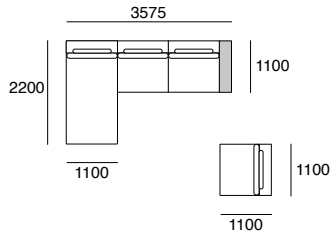

Kato Deluxe Packages

DLX Package 9

1 x Platform 1100, 1 x Platform 2475, 1 x Platform 2200, 4 x Arm/Back 1100,
3 x Seat Cushion 825/1100, 1 x Seat Cushion 1100/1925, 4 x Back Cushion 1100,
1 x Tray Table 275

DLX Composition 3A

1 x Platform 3300, 1 x Arm/Back 2475, 3 x Seat Cushion 825, 3 x Back Cushion 825,
1 x Low Arm 550, 1 x Tray Table 275