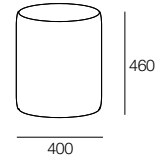

Bongo & Otto

kingfurniture.com

Bongo

Bongo Standard (Round)

Bongo Medium (Round)

Bongo Large (Round)

Bongo High (Round)

Tray Accessory to Bongo

Bongo Standard Tray

Bongo Medium Tray

Bongo Large Tray

Bongo High Tray

Bongo S

Bongo S
(Storage with Soft Top)

Bongo S STD

Bongo S Medium

Large Otto Cube