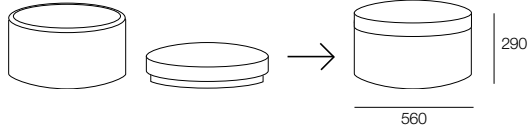

Bongo & Otto

kingfurniture.com

Bongo

Bongo Standard (Round)

Bongo Medium (Round)

Bongo Large (Round)

Bongo High (Round)

Tray Accessory to Bongo

Bongo Standard Tray

Bongo Medium Tray

Bongo Large Tray

Bongo High Tray

Bongo S

Bongo S
(Storage with Soft Top)

Bongo S STD

Bongo S Medium

Bongo S High

Bongo ST

Bongo ST STD
(Storage with Timber Tray Top)

Bongo ST STD

Bongo ST Medium

Bongo ST High

Otto

Otto Cube