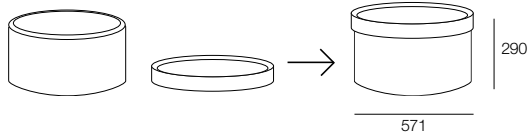

Bongo & Otto

kingfurniture.com

Bongo

Bongo Standard (Round)

Bongo Medium (Round)

Bongo Large (Round)

Bongo High (Round)

Tray Accessory to Bongo

Bongo Standard Tray

Bongo Medium Tray

Bongo Large Tray

Bongo High Tray

Bongo S

Bongo S
(Storage with Soft Top)

Bongo S STD

Bongo S Medium

Bongo S High

Bongo ST

Bongo ST STD
(Storage with Timber Tray Top)

Bongo ST STD

Bongo ST Medium

Bongo ST High

Otto

Otto Cube

Large Otto Cube