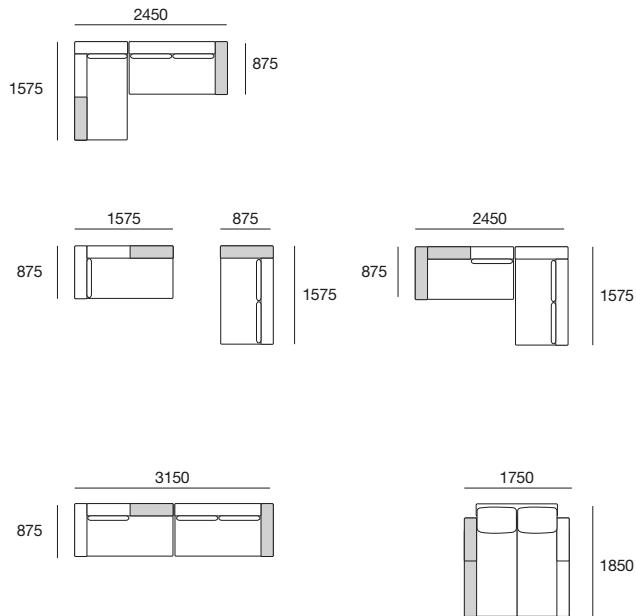

Baby Jasper Packages

kingfurniture.com

Baby Jasper Package 1A

Package 1A (With Timber Shelves)

2 x P157, 2 x C140, 3 x B70, 1 x A140, 1 x A87

1 x A70, 1 x T70, 1 x T87

Package 1A (With Timber Shelves)

2 x P157, 2 x C140, 3 x B70, 1 x A140, 1 x A87

1 x A70, 1 x T70, 1 x T87

With Optional Chair 87T

1 x P87, 1 x C70, 1 x B70, 1 x A70, 1 x T87

Effective March 2011. As King Furniture has a policy of continuous improvement, changes to products and specifications may be made without prior notice. Image shown on cover is representative of design only. For Package details please see above.

T87 Timber Shelf (175mm Width)

Effective March 2011. As King Furniture has a policy of continuous improvement, changes to products and specifications may be made without prior notice. Image shown on cover is representative of design only. For Package details please see above.