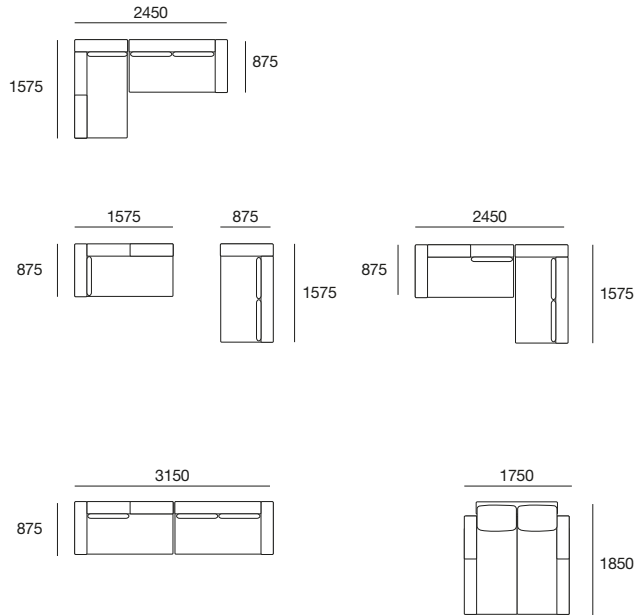

Baby Jasper Packages

kingfurniture.com

Baby Jasper Package 1A

Package 1A (With Timber Shelves)

2 x P157, 2 x C140, 3 x B70, 1 x A140, 1 x A87

1 x A70, 1 x T70, 1 x T87

Package 1A (With Timber Shelves)

2 x P157, 2 x C140, 3 x B70, 1 x A140, 1 x A87

1 x A70, 1 x T70, 1 x T87

With Optional Chair 87T

1 x P87, 1 x C70, 1 x B70, 1 x A70, 1 x T87

Effective March 2011. As King Furniture has a policy of continuous improvement, changes to products and specifications may be made without prior notice. Image shown on cover is representative of design only. For Package details please see above.

Baby Jasper Package 1B

Package 1B

2 x P157, 2 x C140, 3 x B70, 1 x A140, 2 x A87
2 x A70

Package 1B

2 x P157, 2 x C140, 3 x B70, 1 x A140, 2 x A87
2 x A70

With Optional Chair 87

1 x P87, 1 x C70, 1 x B70, 1 x A70, 1 x A87

T87 Timber Shelf (175mm Width)

Effective March 2011. As King Furniture has a policy of continuous improvement, changes to products and specifications may be made without prior notice. Image shown on cover is representative of design only. For Package details please see above.