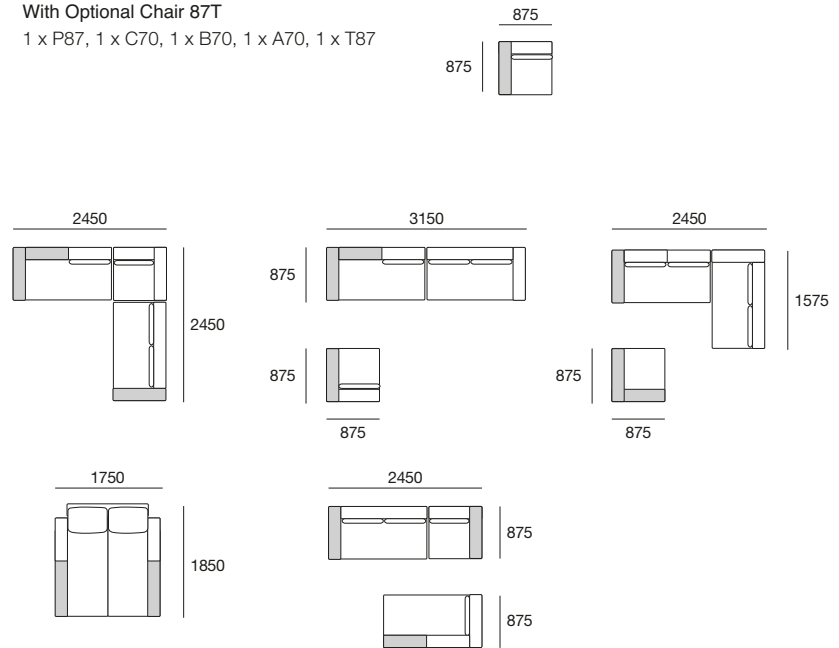

Baby Jasper Packages

kingfurniture.com

Baby Jasper Package 1A

Package 1A (With Timber Shelves)

2 x P157, 2 x C140, 3 x B70, 1 x A140, 1 x A87

1 x A70, 1 x T70, 1 x T87

Package 1A (With Timber Shelves)

2 x P157, 2 x C140, 3 x B70, 1 x A140, 1 x A87

1 x A70, 1 x T70, 1 x T87

With Optional Chair 87T

1 x P87, 1 x C70, 1 x B70, 1 x A70, 1 x T87

Effective March 2011. As King Furniture has a policy of continuous improvement, changes to products and specifications may be made without prior notice. Image shown on cover is representative of design only. For Package details please see above.

Baby Jasper Package 1B

Package 1B

2 x P157, 2 x C140, 3 x B70, 1 x A140, 2 x A87
2 x A70

Package 1B

2 x P157, 2 x C140, 3 x B70, 1 x A140, 2 x A87
2 x A70

With Optional Chair 87

1 x P87, 1 x C70, 1 x B70, 1 x A70, 1 x A87

T87 Timber Shelf (175mm Width)

Effective March 2011. As King Furniture has a policy of continuous improvement, changes to products and specifications may be made without prior notice. Image shown on cover is representative of design only. For Package details please see above.