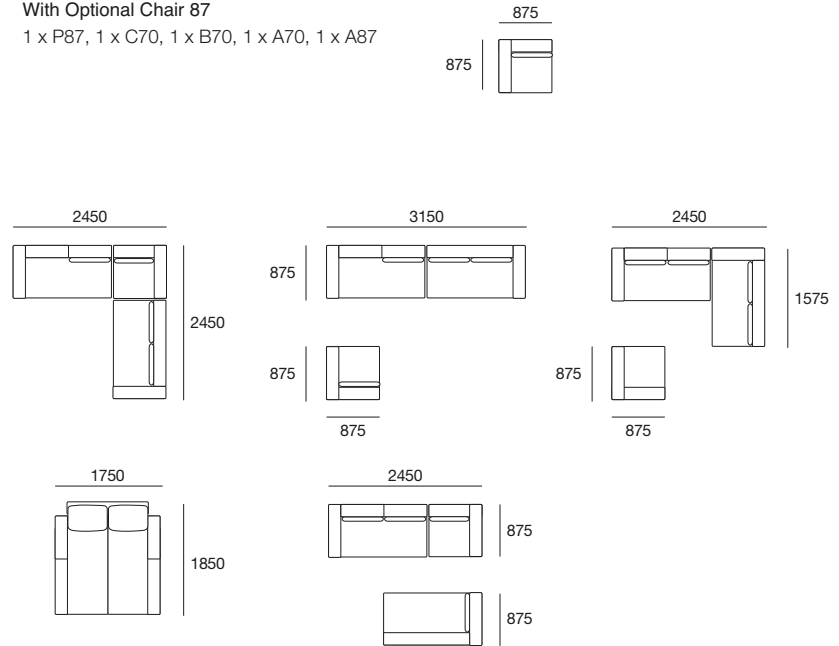

Baby Jasper Packages

kingfurniture.com

Baby Jasper Package 1A

Package 1A (With Timber Shelves)

2 x P157, 2 x C140, 3 x B70, 1 x A140, 1 x A87

1 x A70, 1 x T70, 1 x T87

Package 1A (With Timber Shelves)

2 x P157, 2 x C140, 3 x B70, 1 x A140, 1 x A87

1 x A70, 1 x T70, 1 x T87

With Optional Chair 87T

1 x P87, 1 x C70, 1 x B70, 1 x A70, 1 x T87

Effective March 2011. As King Furniture has a policy of continuous improvement, changes to products and specifications may be made without prior notice. Image shown on cover is representative of design only. For Package details please see above.

Baby Jasper Package 1B

Package 1B

2 x P157, 2 x C140, 3 x B70, 1 x A140, 2 x A87
2 x A70

Package 1B

2 x P157, 2 x C140, 3 x B70, 1 x A140, 2 x A87
2 x A70

With Optional Chair 87

1 x P87, 1 x C70, 1 x B70, 1 x A70, 1 x A87

T87 Timber Shelf (175mm Width)

Effective March 2011. As King Furniture has a policy of continuous improvement, changes to products and specifications may be made without prior notice. Image shown on cover is representative of design only. For Package details please see above.