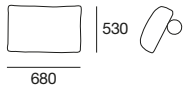

# Strata

Large Back Cushion

2 Seater\*

2.5 Seater\*

3 Seater\*

Small Back Cushion

2 Seater End (L/R hand)

2.5 Seater End (L/R hand)

3 Seater End (L/R hand)

Armless Chair

2 Seater Armless

2.5 Seater Armless

3 Seater Armless

End Chair (L/R hand)

Square (Universal Ottoman)

Swivel base available for chair and ottoman