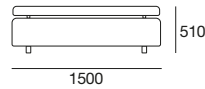

3 Seater End (L/R hand)

Armless Chair

2 Seater Armless

2.5 Seater Armless

3 Seater Armless

End Chair (L/R hand)

Square (Universal Ottoman)

Swivel base available for chair and ottoman