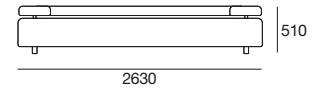

# Strata

Large Back Cushion

2 Seater\*

2.5 Seater\*

3 Seater\*

Small Back Cushion

2 Seater End (L/R hand)

2.5 Seater End (L/R hand)

3 Seater End (L/R hand)

Armless Chair

2 Seater Armless

2.5 Seater Armless

3 Seater Armless

End Chair (L/R hand)

Square (Universal Ottoman)

Swivel base available for chair and ottoman