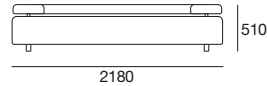

# Strata

Large Back Cushion

2 Seater\*

2.5 Seater\*

3 Seater\*

Small Back Cushion

2 Seater End (L/R hand)

2.5 Seater End (L/R hand)

3 Seater End (L/R hand)

Armless Chair

2 Seater Armless

2.5 Seater Armless

3 Seater Armless

End Chair (L/R hand)

Square (Universal Ottoman)

Swivel base available for chair and ottoman