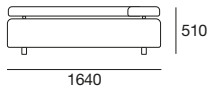

# Strata

Large Back Cushion

2 Seater\*

2.5 Seater\*

3 Seater\*

Small Back Cushion

2 Seater End (L/R hand)

2.5 Seater End (L/R hand)

3 Seater End (L/R hand)

Armless Chair

2 Seater Armless

2.5 Seater Armless

3 Seater Armless

End Chair (L/R hand)

Square (Universal Ottoman)

Swivel base available for chair and ottoman