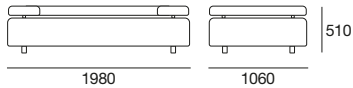

# Strata

Large Back Cushion

2 Seater\*

2.5 Seater\*

3 Seater\*

Small Back Cushion

2 Seater End (L/R hand)

2.5 Seater End (L/R hand)

3 Seater End (L/R hand)

Armless Chair

2 Seater Armless

2.5 Seater Armless

3 Seater Armless

End Chair (L/R hand)

Square (Universal Ottoman)

Swivel base available for chair and ottoman