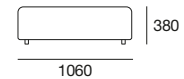

3 Seater End (L/R hand)

Armless Chair

2 Seater Armless

2.5 Seater Armless

3 Seater Armless

End Chair (L/R hand)

Square (Universal Ottoman)

Swivel base available for chair and ottoman