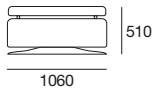

# Strata

Large Back Cushion

2 Seater\*

2.5 Seater\*

3 Seater\*

Small Back Cushion

2 Seater End (L/R hand)

2.5 Seater End (L/R hand)

3 Seater End (L/R hand)

Armless Chair

2 Seater Armless

2.5 Seater Armless

3 Seater Armless

End Chair (L/R hand)

Square (Universal Ottoman)

Swivel base available for chair and ottoman