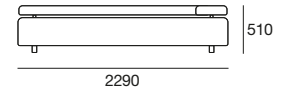

# Strata

Large Back Cushion

2 Seater\*

2.5 Seater\*

3 Seater\*

Small Back Cushion

2 Seater End (L/R hand)

2.5 Seater End (L/R hand)

3 Seater End (L/R hand)

Armless Chair

2 Seater Armless

2.5 Seater Armless

3 Seater Armless

End Chair (L/R hand)

Square (Universal Ottoman)

Swivel base available for chair and ottoman