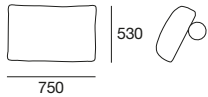

# Strata

Large Back Cushion

2 Seater\*

2.5 Seater\*

3 Seater\*

Small Back Cushion

2 Seater End (L/R hand)

2.5 Seater End (L/R hand)