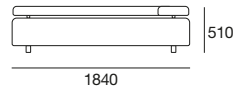

# Strata

Large Back Cushion

2 Seater\*

2.5 Seater\*

3 Seater\*

Small Back Cushion

2 Seater End (L/R hand)

2.5 Seater End (L/R hand)

3 Seater End (L/R hand)

Armless Chair

2 Seater Armless

2.5 Seater Armless

3 Seater Armless

End Chair (L/R hand)

Square (Universal Ottoman)

Swivel base available for chair and ottoman