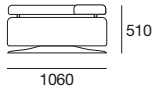

# Strata

Large Back Cushion

2 Seater\*

2.5 Seater\*

3 Seater\*

Small Back Cushion

2 Seater End (L/R hand)

2.5 Seater End (L/R hand)

3 Seater End (L/R hand)

Armless Chair

2 Seater Armless

2.5 Seater Armless

3 Seater Armless

End Chair (L/R hand)

Square (Universal Ottoman)

Swivel base available for chair and ottoman