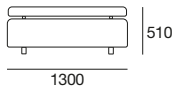

# Strata

Large Back Cushion

2 Seater\*

2.5 Seater\*

3 Seater\*

Small Back Cushion

2 Seater End (L/R hand)

2.5 Seater End (L/R hand)

3 Seater End (L/R hand)

Armless Chair

2 Seater Armless

2.5 Seater Armless

3 Seater Armless

End Chair (L/R hand)

Square (Universal Ottoman)

Swivel base available for chair and ottoman