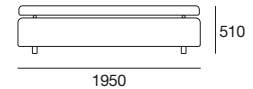

3 Seater End (L/R hand)

Armless Chair

2 Seater Armless

2.5 Seater Armless

3 Seater Armless

End Chair (L/R hand)

Square (Universal Ottoman)

Swivel base available for chair and ottoman