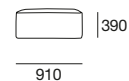

2 Seater Right Hand

Corner

Square

Chair End Right Hand

2 Seater

Back Cushion Large

Back Cushion Small

Back Cushion Corner