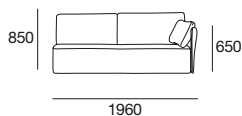

Pronto

KING[®]
KINGFURNITURE.COM

kingfurniture.com

Pronto

Chair

2 Seater Left Hand

2 Seater Armless

Chair End Left Hand

2 Seater Right Hand

Corner

Square

Chair End Right Hand

2 Seater

Back Cushion Large

Back Cushion Small

Back Cushion Corner