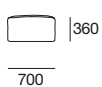

2 Seater Right Hand

Corner

Square

Chair End Right Hand

2 Seater

Back Cushion Large

Back Cushion Small

Back Cushion Corner