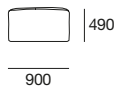

2 Seater Right Hand

Corner

Square

Chair End Right Hand

2 Seater

Back Cushion Large

Back Cushion Small

Back Cushion Corner