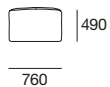

2 Seater Right Hand

Corner

Square

Chair End Right Hand

2 Seater

Back Cushion Large

Back Cushion Small

Back Cushion Corner