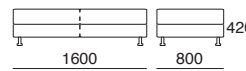

Delta II

KING[®]
KINGFURNITURE.COM

kingfurniture.com

Delta II

2.5 Seater

Armchair

Circle Back

Rectangle – Seam or No Seam

Square

2.5 Seater Armless

Box Arm

Circle Chair

Rectangle 3 Seater – Seam or No seam

3 Seater

Chair

Quadrant