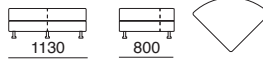

Delta II

KING[®]
KINGFURNITURE.COM

kingfurniture.com

Delta II

2.5 Seater

Armchair

Circle Back

Rectangle – Seam or No Seam

Square

2.5 Seater Armless

Box Arm

Circle Chair

Rectangle 3 Seater – Seam or No seam

3 Seater

Chair

Quadrant

Corner Square

Circle Sofa

3 Seater Armless

Chair Back

Quadrant Back

Round Table

Rectangular Table

4 Seater