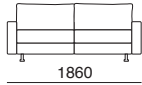

Delta II

KING[®]
KINGFURNITURE.COM

kingfurniture.com

Delta II

2.5 Seater

Armchair

Circle Back

Rectangle – Seam or No Seam

Square

2.5 Seater Armless

Box Arm

Circle Chair

Rectangle 3 Seater – Seam or No seam

3 Seater

Chair

Quadrant