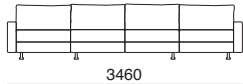

Square

2.5 Seater Armless

Box Arm

Circle Chair

Rectangle 3 Seater – Seam or No seam

3 Seater

Chair

Quadrant

Corner Square

Circle Sofa

3 Seater Armless

Chair Back

Quadrant Back

Round Table

Rectangular Table

4 Seater

Chaise

Arm Cushion, Bolster & Round Cushion

Circle

Quadrant Chair

D1 Leg

D2 Leg (Adjustable)

D7 Wenge or Raw

Delta II Package 1