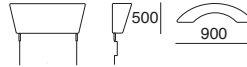

Delta II

KING[®]
KINGFURNITURE.COM

kingfurniture.com

Delta II

2.5 Seater

Armchair

Circle Back

Rectangle – Seam or No Seam

Square

2.5 Seater Armless

Box Arm

Circle Chair

Rectangle 3 Seater – Seam or No seam

3 Seater

Chair

Quadrant