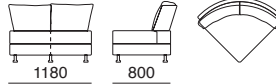

Corner Square

Circle Sofa

3 Seater Armless

Chair Back

Quadrant Back

Round Table

Rectangular Table

4 Seater

Chaise

Arm Cushion, Bolster & Round Cushion

Circle

Quadrant Chair

D1 Leg

D2 Leg (Adjustable)

D7 Wenge or Raw

Delta II Package 1