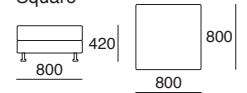

Delta II

KING[®]
KINGFURNITURE.COM

kingfurniture.com

Delta II

2.5 Seater

Armchair

Circle Back

Rectangle – Seam or No Seam

Square

2.5 Seater Armless

Box Arm

Circle Chair

Rectangle 3 Seater – Seam or No seam

3 Seater

Chair

Quadrant