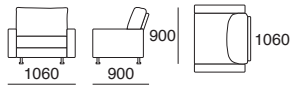

Delta II

KING[®]
KINGFURNITURE.COM

kingfurniture.com

Delta II

2.5 Seater

Armchair

Circle Back

Rectangle – Seam or No Seam

Square

2.5 Seater Armless

Box Arm

Circle Chair

Rectangle 3 Seater – Seam or No seam

3 Seater

Chair

Quadrant