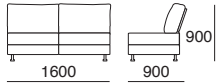

Delta II

KING[®]
KINGFURNITURE.COM

kingfurniture.com

Delta II

2.5 Seater

Armchair

Circle Back

Rectangle – Seam or No Seam

Square

2.5 Seater Armless

Box Arm

Circle Chair

Rectangle 3 Seater – Seam or No seam

3 Seater

Chair

Quadrant