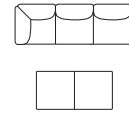

Square

2.5 Seater Armless

Box Arm

Circle Chair

Rectangle 3 Seater – Seam or No seam

3 Seater

Chair

Quadrant

Corner Square

Circle Sofa

3 Seater Armless

Chair Back

Quadrant Back

Round Table

Rectangular Table

4 Seater

2 rectangles, 3 backs and a FREE matching chair.

kingfurniture.com

Delta II Package 1

Pieces:

Rectangle

Square

Back Cushion

Various Configurations:

Delta II Deluxe Package 1

2 rectangles, 3 backs, plus 2 box arms,
4 bed brackets and a FREE matching chair.

kingfurniture.com

Delta II Deluxe Package 1

Pieces:

Rectangle

Square

Back Cushion