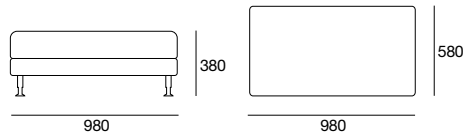

Studio

kingfurniture.com

Studio

Armchair

Ottoman

Headrest (Single)

2 Seater

3 Seater DUO (2 Seats)