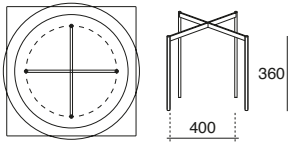

Glass, Marble and Timbers Tops (square)

Glass and Marble Tops (round)

** Only available in glass*

Examples of base configurations. Example used — 600 Base (plus extensions)

Moon™ tables

Recommendations

Recommended top size for 400 base

(Solid lines)

500 round
600 round
570 square

Recommended tray size for 400 base

(Dotted lines)

400 round

Recommended top size for 600 base

(Solid lines)

900 round
710 square

Recommended tray size for 600 base

(Dotted lines)

500 round
600 round
570 square

Recommended top size for 900 base

(Solid lines)

1200 round
930 square

Recommended tray size for 900 base

(Dotted lines)