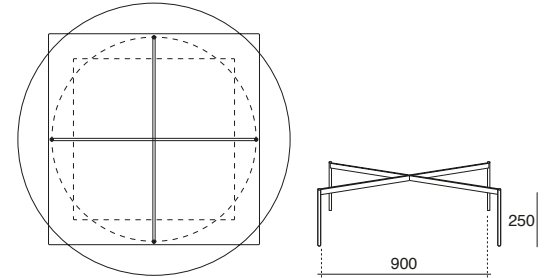

Glass, Marble and Timbers Tops (square)

Glass and Marble Tops (round)

** Only available in glass*

Examples of base configurations. Example used — 600 Base (plus extensions)

Moon™ tables

Recommendations

Recommended top size for 400 base

(Solid lines)

500 round
600 round
570 square

Recommended tray size for 400 base

(Dotted lines)

400 round

Recommended top size for 600 base

(Solid lines)

900 round
710 square

Recommended tray size for 600 base

(Dotted lines)

500 round
600 round
570 square

Recommended top size for 900 base

(Solid lines)

1200 round
930 square

Recommended tray size for 900 base

(Dotted lines)

600 round
900 round
710 square