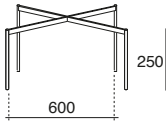

Moon™ tables

Timber Trays (round)

Timber Trays (square)

Bases

Extensions