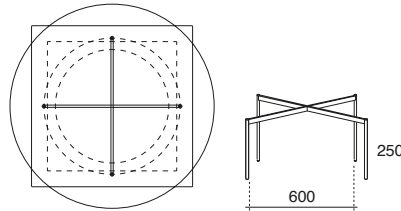

Glass, Marble and Timbers Tops (square)

Glass and Marble Tops (round)

** Only available in glass*

Examples of base configurations. Example used — 600 Base (plus extensions)

Moon™ tables

Recommendations

Recommended top size for 400 base

(Solid lines)

500 round
600 round
570 square

Recommended tray size for 400 base

(Dotted lines)

400 round

Recommended top size for 600 base

(Solid lines)

900 round
710 square

Recommended tray size for 600 base

(Dotted lines)

500 round
600 round
570 square

Recommended top size for 900 base

(Solid lines)

1200 round
930 square

Recommended tray size for 900 base

(Dotted lines)