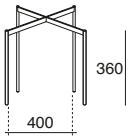

Moon™ tables

Timber Trays (round)

Timber Trays (square)

Bases

Extensions