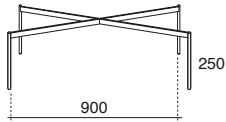

Moon™ tables

kingfurniture.com

Moon™ tables

Timber Trays (round)

Timber Trays (square)

Bases

Extensions

Moon™ tables

Glass, Marble and Timbers Tops (square)

Glass and Marble Tops (round)

** Only available in glass*

Examples of base configurations. Example used — 600 Base (plus extensions)

Moon™ tables

Recommendations

Recommended top size for 400 base

(Solid lines)

500 round
600 round
570 square

Recommended tray size for 400 base

(Dotted lines)

400 round

Recommended top size for 600 base

(Solid lines)

900 round
710 square

Recommended tray size for 600 base

(Dotted lines)

500 round
600 round
570 square

Recommended top size for 900 base

(Solid lines)

1200 round
930 square

Recommended tray size for 900 base

(Dotted lines)