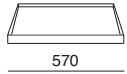

Moon™ tables

kingfurniture.com

Moon™ tables

Timber Trays (round)

Timber Trays (square)

Bases

Extensions

Moon™ tables

Glass, Marble and Timbers Tops (square)

Glass and Marble Tops (round)

** Only available in glass*

Examples of base configurations. Example used — 600 Base (plus extensions)

Moon™ tables

Recommendations

Recommended top size for 400 base

(Solid lines)

500 round
600 round
570 square

Recommended tray size for 400 base

(Dotted lines)

400 round

Recommended top size for 600 base

(Solid lines)

900 round
710 square

Recommended tray size for 600 base

(Dotted lines)

500 round
600 round
570 square

Recommended top size for 900 base

(Solid lines)

1200 round
930 square

Recommended tray size for 900 base

(Dotted lines)